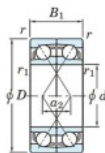

Kogellager enkele rij HAR-034-CDF-JTEKT - HAR-034-CDF-JTEKT

<https://www.123kogellager.be/kogellager-behuizing/kogellager/enkele-rij/har-034-cdf-jtekt>

Boundary dimensions

Two ball bearings Face to face (2F)

Bearing No.	Boundary dimensions (mm)					Basic load ratings (kN)		Fatigue load factor		Limiting speeds (min ⁻¹)
	d	D	B	r1 (min)	r1 (min)	Cr	Cor	Cu	f0	Grease lub.
HAR034CDF	170	260	84	2.1	-	-	173	-	8.5	3700