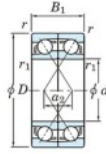

Kogellager enkele rij 7034-CDF-FY-JTEKT - 7034-CDF-FY-JTEKT

<https://www.123kogellager.be/kogellager-behuizing/kogellager/enkele-rij/7034-cdf-fy-jtekt>

Boundary dimensions

Single row bearings Face to face (FF)

Bearing No.	Boundary dimensions(mm)					Basic load ratings(kN)		Fatigue load factor		Limiting speeds(min-1)
	d	D	B	r1(min)	r1(max)	Cr	Cor	Grease	Oil	Grease lub.
7034CDF FY	170	260	84	2.1	-	415	469	17.9	15.9	2900