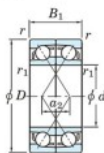

Kogellager enkele rij 7334-DF-FY-JTEKT - 7334-DF-FY-JTEKT

<https://www.123kogellager.be/kogellager-behuizing/kogellager/enkele-rij/7334-df-fy-jtekt>

Boundary dimensions

Angular ball bearings Face to face (DF)

Bearing No.	Boundary dimensions (mm)					Basic load ratings (kN)		Fatigue load factor		Limiting speeds (min-1)
	d	D	B	r1 (mm)	r2 (mm)	Cr	C0r	f0	Grease lub.	
7334DF FY	170	360	144	4	-	789	969	30.7	-	1600