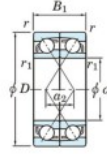

Kogellager enkele rij 7936-CDF-FY-JTEKT - 7936-CDF-FY-JTEKT

<https://www.123kogellager.be/kogellager-behuizing/kogellager/enkele-rij/7936-cdf-fy-jtekt>

Boundary dimensions

Roller bearings Face to face (FF)

Bearing No.	Boundary dimensions(mm)					Basic load ratings(kN)		Fatigue load limit(kN) C ₁₀	factor f ₀	Limiting speeds(min-1) Grease lub.
	d	D	B	r (min)	r1 (min)	C _r	C _{0r}			
7936CDF FY	180	250	66	2	-	325	375	14.1	16.4	2800