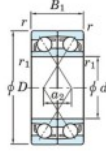

Kogellager enkele rij 7036-BDF-FY-JTEKT - 7036-BDF-FY-JTEKT

<https://www.123kogellager.be/kogellager-behuizing/kogellager/enkele-rij/7036-bdf-fy-jtekt>

Boundary dimensions

Shoulder ball bearings Face to face (DF)

Bearing No.	Boundary dimensions (mm)						Basic load ratings (kN)		Fatigue load factor		Limiting speeds (min-1)
	d	D	B	r (min)	r1 (min)		C _r	C _{0r}	f ₀	Grease Lub.	
7036BDF FY	180	280	92	2.1	-		385	457	15.9	-	1400