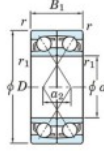

## Kogellager enkele rij 7340-BDF-FY-JTEKT - 7340-BDF-FY-JTEKT

<https://www.123kogellager.be/kogellager-behuizing/kogellager/enkele-rij/7340-bdf-fy-jtekt>

Boundary dimensions

Wide ball bearings Face to face (FF)

Bearing No.	Boundary dimensions(mm)					Basic load ratings(kN)		Fatigue load factor		Limiting speeds(min-1)
	d	D	B	r1(min)	r1(max)	Cr	Cor	Ca	f0	Grease lub.
7340BDF FY	200	420	160	5	-	878	1200	35.3	-	1000