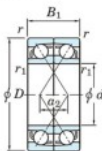

Kogellager enkele rij 7048-DF-FY-JTEKT - 7048-DF-FY-JTEKT

<https://www.123kogellager.be/kogellager-behuizing/kogellager/enkele-rij/7048-df-fy-jtekt>

Boundary dimensions

Original ball bearings Face to face (DF)

Bearing No.	Boundary dimensions(mm)					Basic load ratings(kN)		Fatigue load factor		Limiting speeds(min-1)
	d	D	B	r (min)	r1 (min)	Cr	C0r	Cur	f0	Grease lub.
7048DF FY	240	360	112	3	-	591	751	24.6	-	1400