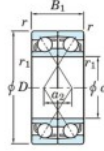

Kogellager enkele rij 7248-BDF-FY-JTEKT - 7248-BDF-FY-JTEKT

<https://www.123kogellager.be/kogellager-behuizing/kogellager/enkele-rij/7248-bdf-fy-jtekt>

Boundary dimensions

Original ball bearings Face to face (DF)

Bearing No.	Boundary dimensions(mm)					Basic load ratings(kN)		Fatigue load factor		Limiting speeds(min-1)
	d	D	B	r (min)	r1 (min)	Cr	C0r	Cr	C0r	Grease lub.
7048DF FY	240	360	112	3	-	591	751	24.6	-	1400