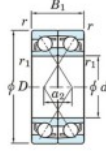

Kogellager enkele rij 7064-DF-FY-JTEKT - 7064-DF-FY-JTEKT

<https://www.123kogellager.be/kogellager-behuizing/kogellager/enkele-rij/7064-df-fy-jtekt>

Boundary dimensions

For single ball bearings Face to face (DF)

Bearing No.	Boundary dimensions(mm)					Basic load ratings(kN)		Fatigue load limit(kN) C ₁₀	factor f ₀	Limiting speeds(min-1) Grease lub.
	d	D	B	r1(min)	r1(max)	C _r	C _{0r}			
7064DF FY	320	480	148	4	-	887	1440	37.3	-	950