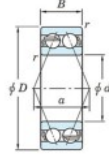

Kogellager enkele rij 3207-JTEKT - 3207-JTEKT

<https://www.123kogellager.be/kogellager-behuizing/kogellager/enkele-rij/3207-jtekt>

Boundary dimensions

Angular Ball bearings - Double-row - Open

Bearing No.	Boundary dimensions(mm)				Basic load ratings(kN)		Fatigue load limit(kN)	Limiting speeds(min-1)
	d	D	B	r(min)	Cr	Cor	Cu	Grease lub.
3207	35	72	27	1.1	46	37.5	1.95	5600