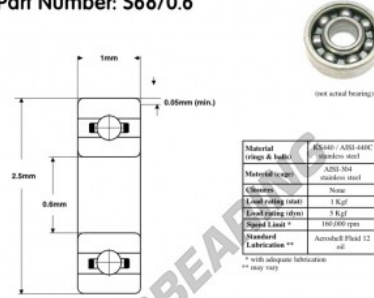

Kogellager enkele rij 68-0.6-INOX-EZO - 68-0.6-INOX-EZO

<https://www.123kogellager.be/kogellager-behuizing/kogellager/enkele-rij/68-0.6-inox-ezo>

Part Number: S68/0.6

PRODUCTKENMERKEN

Merk	EZO
N° Ean13	3663952014944
Binnendiameter	0.6 mm
Buitendiameter	2.5 mm
Dikte	1 mm
Materiaal	ROESTVRIJ STAAL
Gewicht	1 g
Verpakking	1

contact@123kogellager.be

CRT4 de Lesquin 60 Rue Du Haut De Sainghin 59273 Fretin FRANCE