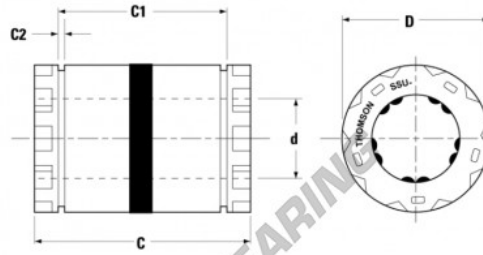

Andere lagers SSU10-THOMSON - SSU10-THOMSON

<https://www.123kogellager.be/kogellager-behuizing/andere-lagers/ssu10-thomson>

| Dimension | Value |
|----------------------------------|--------------------|
| [d] Nominal Diameter | 0.625 in |
| [C] Length Along Axis | 1.480 / 1.500 in |
| [C1] | 1.095 / 1.125 in |
| [C2] Min | 0.095 in |
| [d] Actual Diameter | 0.6245 / 0.6250 in |
| [D] Adjustable Housing Bore, max | 1.128 in |
| [D] Adjustable Housing Bore, min | 1.125 in |
| [D] O.D. | 1.120 in Nominal |
| [D] STD Housing Bore, Max | 1.1250 in |
| [D] STD Housing Bore, min | 1.125 in |
| Number of Ball Circles | 10 |

PRODUCTKENMERKEN

| | |
|----------------|---------------|
| Merk | THOMSON |
| N° Ean13 | 3663952222042 |
| Binnendiameter | 15.875 mm |
| Buitendiameter | 28.575 mm |
| Dikte | 38.1 mm |
| Verpakking | 1 |